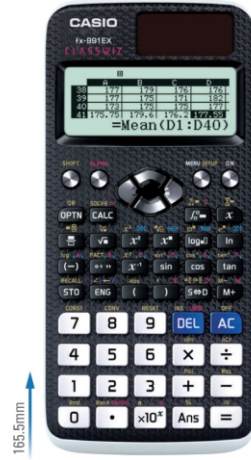

165.5mm

77mm

fx-991EX

552 FUNCTIONS Natural Textbook Display List-based STAT Multi-replay 10+2 DIGITS DOT MATRIX Plastic Keys

Bilimsel Fonksiyonlu Hesap Makinesi

4 549526 605895